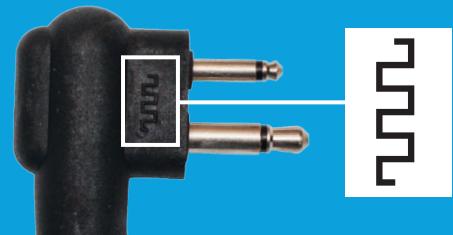

OPTIMIZED FOR DIGITAL

Make sure to only use Motorola audio accessories with this digital symbol, it indicates these accessories have been optimized for performance in both digital and analog mode. All accessories with this symbol have been certified and approved for CP200d™ portable radios.

EARPIECES AND SURVEILLANCE ACCESSORIES

A wide selection of styles fit the way you work – from discreet clear acoustic tube styles to over-the-ear styles. With inline push-to-talk and microphones, these accessories are easy to access on the go, so you can stay focused on the job. Choose from a variety of surveillance kits and ear microphones to communicate discreetly.