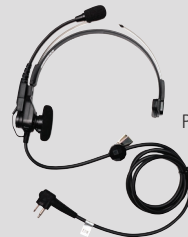

MAG ONE

When you need a cost-effective solution for light-duty users, trust Mag One™, the only value line tested and certified by Motorola. They extend the value of your radios without breaking your budget and are ideal for hospitality, security and retail teams.

BATTERIES AND CHARGERS

As an added plus, you can re-use all of your batteries and chargers from your CP150/CP200/CP200.XLS/PR400 radios. Since MOTOTRBO batteries are Proven Tough, they stay true and stand tougher than others. In lab test after lab test, our batteries withstand shocks, knocks, drops and shakes and outperform the other brands. Choose from a variety of chargers, including a rapid-rate, multi-unit charger that handles up to six batteries at one time.

BATTERIES

NNTN4851	NiMH 1400 mAh battery
NNTN4970	Slim Li-Ion 1600 mAh battery
NNTN4497	High Capacity Li-Ion 2250 mAh battery
PMNN4450	Li-Ion 2700 mAh battery*
PMNN4072	Mag One NiMH 1300 mAh battery
PMNN4458	Mag One Li-Ion 2000 mAh battery*

SINGLE-UNIT AND MULTI-UNIT CHARGERS

WPLN4138	Rapid-Rate Desktop Charger
PMLN5193	Rapid-Rate Charger with switchmode power supply

COMFORT AROUND THE CLOCK

PMLN6538